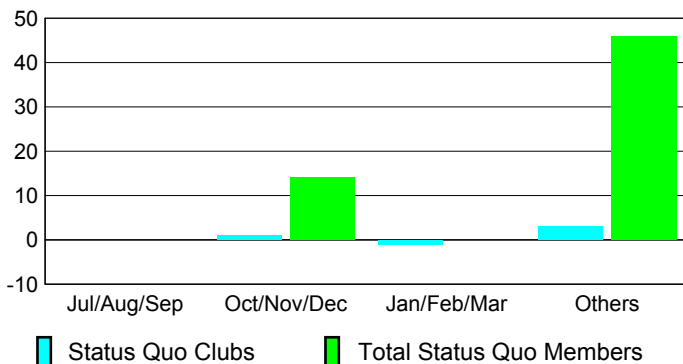

2009-2010 GMT Quarterly Report for District (or Undistricted) **District 323D1**

GMT: KAMLESH JAIN

Location: INDIA

GMT CA: 6

CLUBS

Club Results
2009-2010

Clubs
2008-2009

Month	New Club Goal	Actual New Clubs	Actual Dropped Clubs	Gain/Loss of Clubs	Gain/Loss of Clubs
Jul/Aug/Sep	2	0	-2	-2	-1
Oct/Nov/Dec	2	1	0	1	1
Jan/Feb/Mar	1	1	-1	0	-2
Apr/May/June	0	1	0	1	1
Totals	5	3	-3	0	-1

Club Results 2009-2010

Goal, New, Dropped, Gain/Loss

Comparison of Club Gain/Loss

Current Year Compared to the Previous Year

YTD Status Quo Clubs 2009-2010

Status Quo Clubs Compared to Status Quo Members

MEMBERSHIP

Membership Results
2009-2010

Membership
2008-2009

Month	Net Memb Goal	Actual New Memb	Actual Dropped Memb	Gain/Loss of Memb	Gain/Loss of Memb
Jul/Aug/Sep	55	68	-138	-70	-45
Oct/Nov/Dec	65	46	-20	26	36
Jan/Feb/Mar	30	144	-21	123	-15
Apr/May/June	0	59	-46	13	-18
Totals	150	317	-225	92	-42