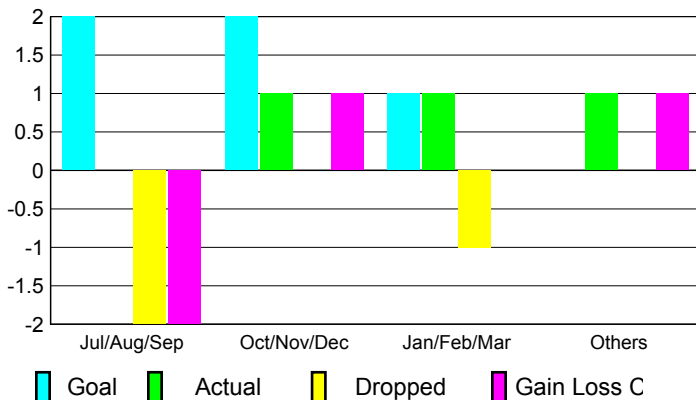

2009-2010 GMT Quarterly Report for District (or Undistricted) **District 323D1**

GMT: KAMLESH JAIN

Location: INDIA

GMT CA: 6

CLUBS

Club Results
2009-2010

Clubs
2008-2009

Month	New Club Goal	Actual New Clubs	Actual Dropped Clubs	Gain/Loss of Clubs	Gain/Loss of Clubs
Jul/Aug/Sep	2	0	-2	-2	-1
Oct/Nov/Dec	2	1	0	1	1
Jan/Feb/Mar	1	1	-1	0	-2
Apr/May/June	0	1	0	1	1
Totals	5	3	-3	0	-1

Club Results 2009-2010

Goal, New, Dropped, Gain/Loss

Comparison of Club Gain/Loss

Current Year Compared to the Previous Year

YTD Status Quo Clubs 2009-2010

Status Quo Clubs Compared to Status Quo Members

MEMBERSHIP

Membership Results
2009-2010

Membership
2008-2009

Month	Net Memb Goal	Actual New Memb	Actual Dropped Memb	Gain/Loss of Memb	Gain/Loss of Memb
Jul/Aug/Sep	55	68	-138	-70	-45
Oct/Nov/Dec	65	46	-20	26	36
Jan/Feb/Mar	30	144	-21	123	-15
Apr/May/June	0	59	-46	13	-18
Totals	150	317	-225	92	-42