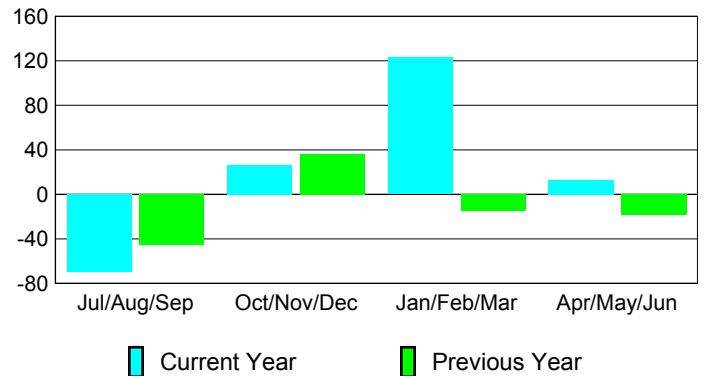

Membership Results
2009-2010

Membership
2008-2009

Month	Net Memb Goal	Actual New Memb	Actual Dropped Memb	Gain/Loss of Memb	Gain/Loss of Memb
Jul/Aug/Sep	55	68	-138	-70	-45
Oct/Nov/Dec	65	46	-20	26	36
Jan/Feb/Mar	30	144	-21	123	-15
Apr/May/June	0	59	-46	13	-18
Totals	150	317	-225	92	-42

Membership Results 2009-2010

Goal, New, Dropped, Gain/Loss

Comparison of Membership Gain/Loss

Current Year Compared to the Previous Year

Gender Comparison 2009-2010

Jul/Aug/Sep

Oct/Nov/Dec

Jan/Feb/Mar

Apr/May/June

Male

Female