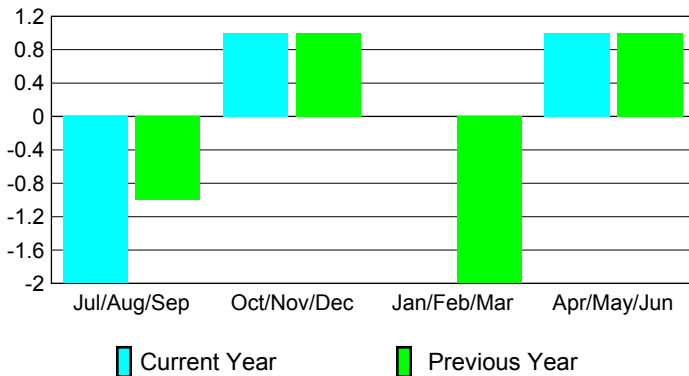

2009-2010 GMT Quarterly Report for District (or Undistricted) **District 323D1**

GMT: KAMLESH JAIN

Location: INDIA

GMT CA: 6

CLUBS

Club Results
2009-2010

Clubs
2008-2009

Month	New Club Goal	Actual New Clubs	Actual Dropped Clubs	Gain/Loss of Clubs	Gain/Loss of Clubs
Jul/Aug/Sep	2	0	-2	-2	-1
Oct/Nov/Dec	2	1	0	1	1
Jan/Feb/Mar	1	1	-1	0	-2
Apr/May/June	0	1	0	1	1
Totals	5	3	-3	0	-1

Club Results 2009-2010

Goal, New, Dropped, Gain/Loss

Comparison of Club Gain/Loss

Current Year Compared to the Previous Year

YTD Status Quo Clubs 2009-2010

Status Quo Clubs Compared to Status Quo Members

MEMBERSHIP