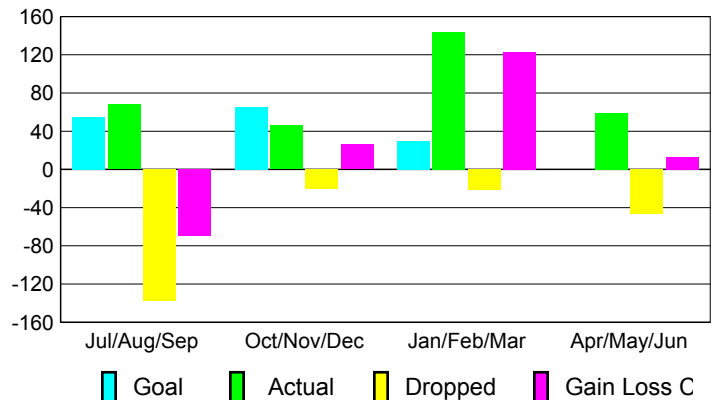

Membership Results 2009-2010

Goal, New, Dropped, Gain/Loss

Comparison of Membership Gain/Loss

Current Year Compared to the Previous Year